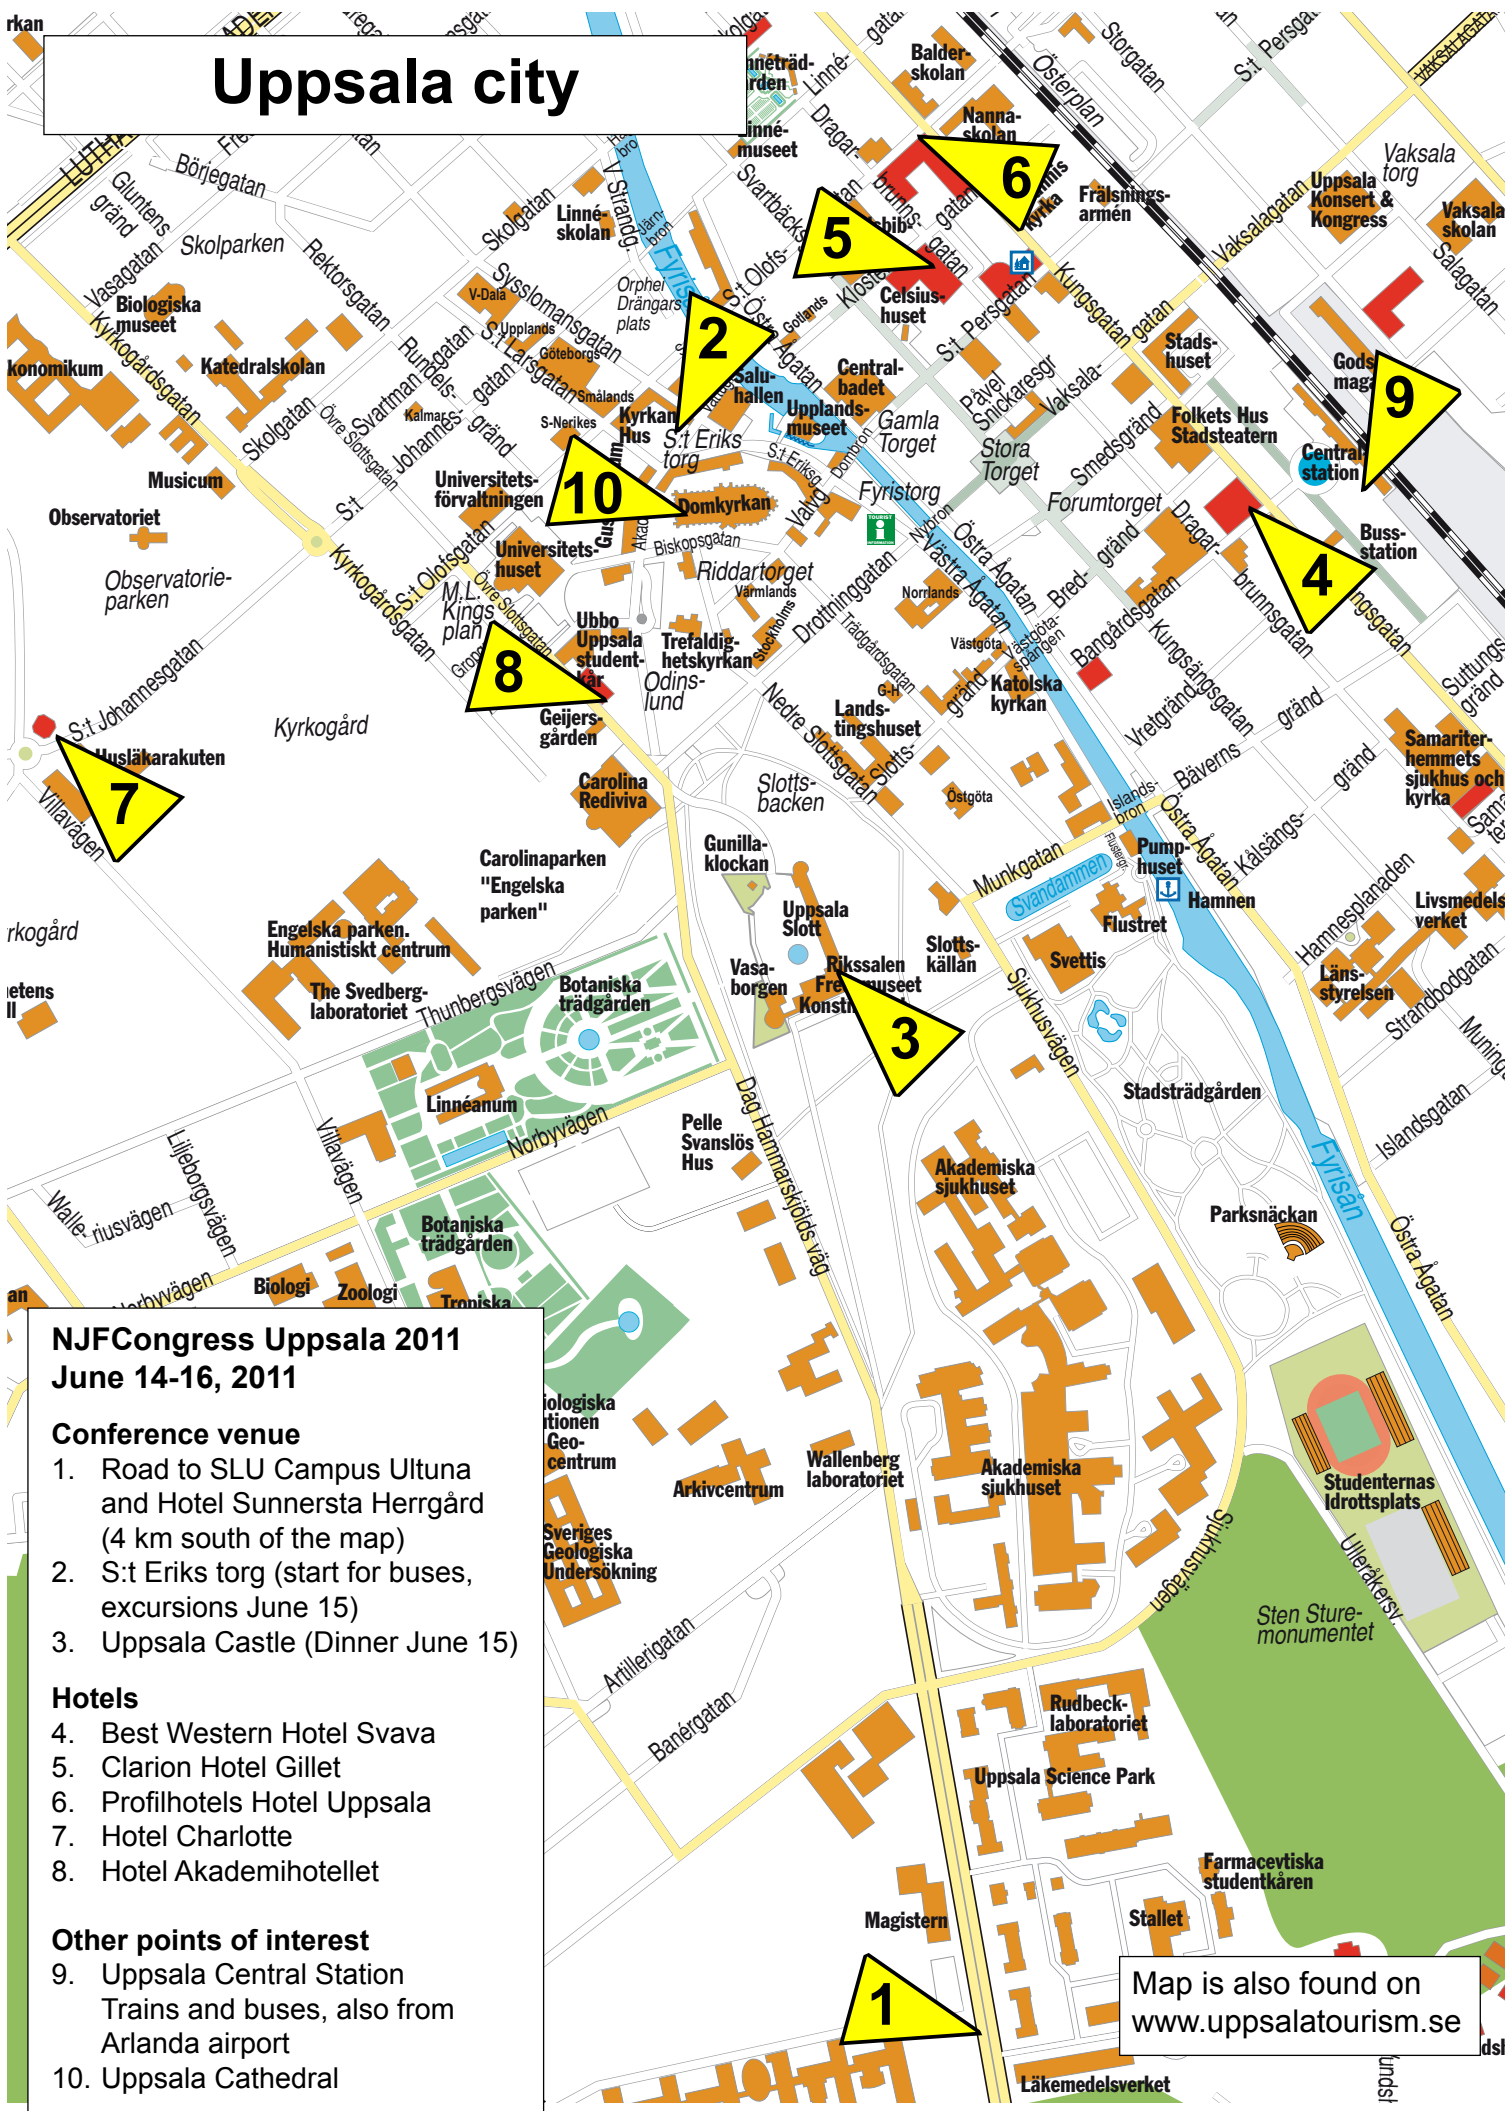

Uppsala city

NJFCongress Uppsala 2011 June 14-16, 2011

Conference venue

1. Road to SLU Campus Ultuna and Hotel Sunnersta Herrgård (4 km south of the map)
2. S:t Eriks torg (start for buses, excursions June 15)
3. Uppsala Castle (Dinner June 15)

Hotels

4. Best Western Hotel Svava
5. Clarion Hotel Gillet
6. Profilhotels Hotel Uppsala
7. Hotel Charlotte
8. Hotel Akademihotellet

Other points of interest

9. Uppsala Central Station
Trains and buses, also from Arlanda airport
10. Uppsala Cathedral

Map is also found on
www.uppsalatourism.se